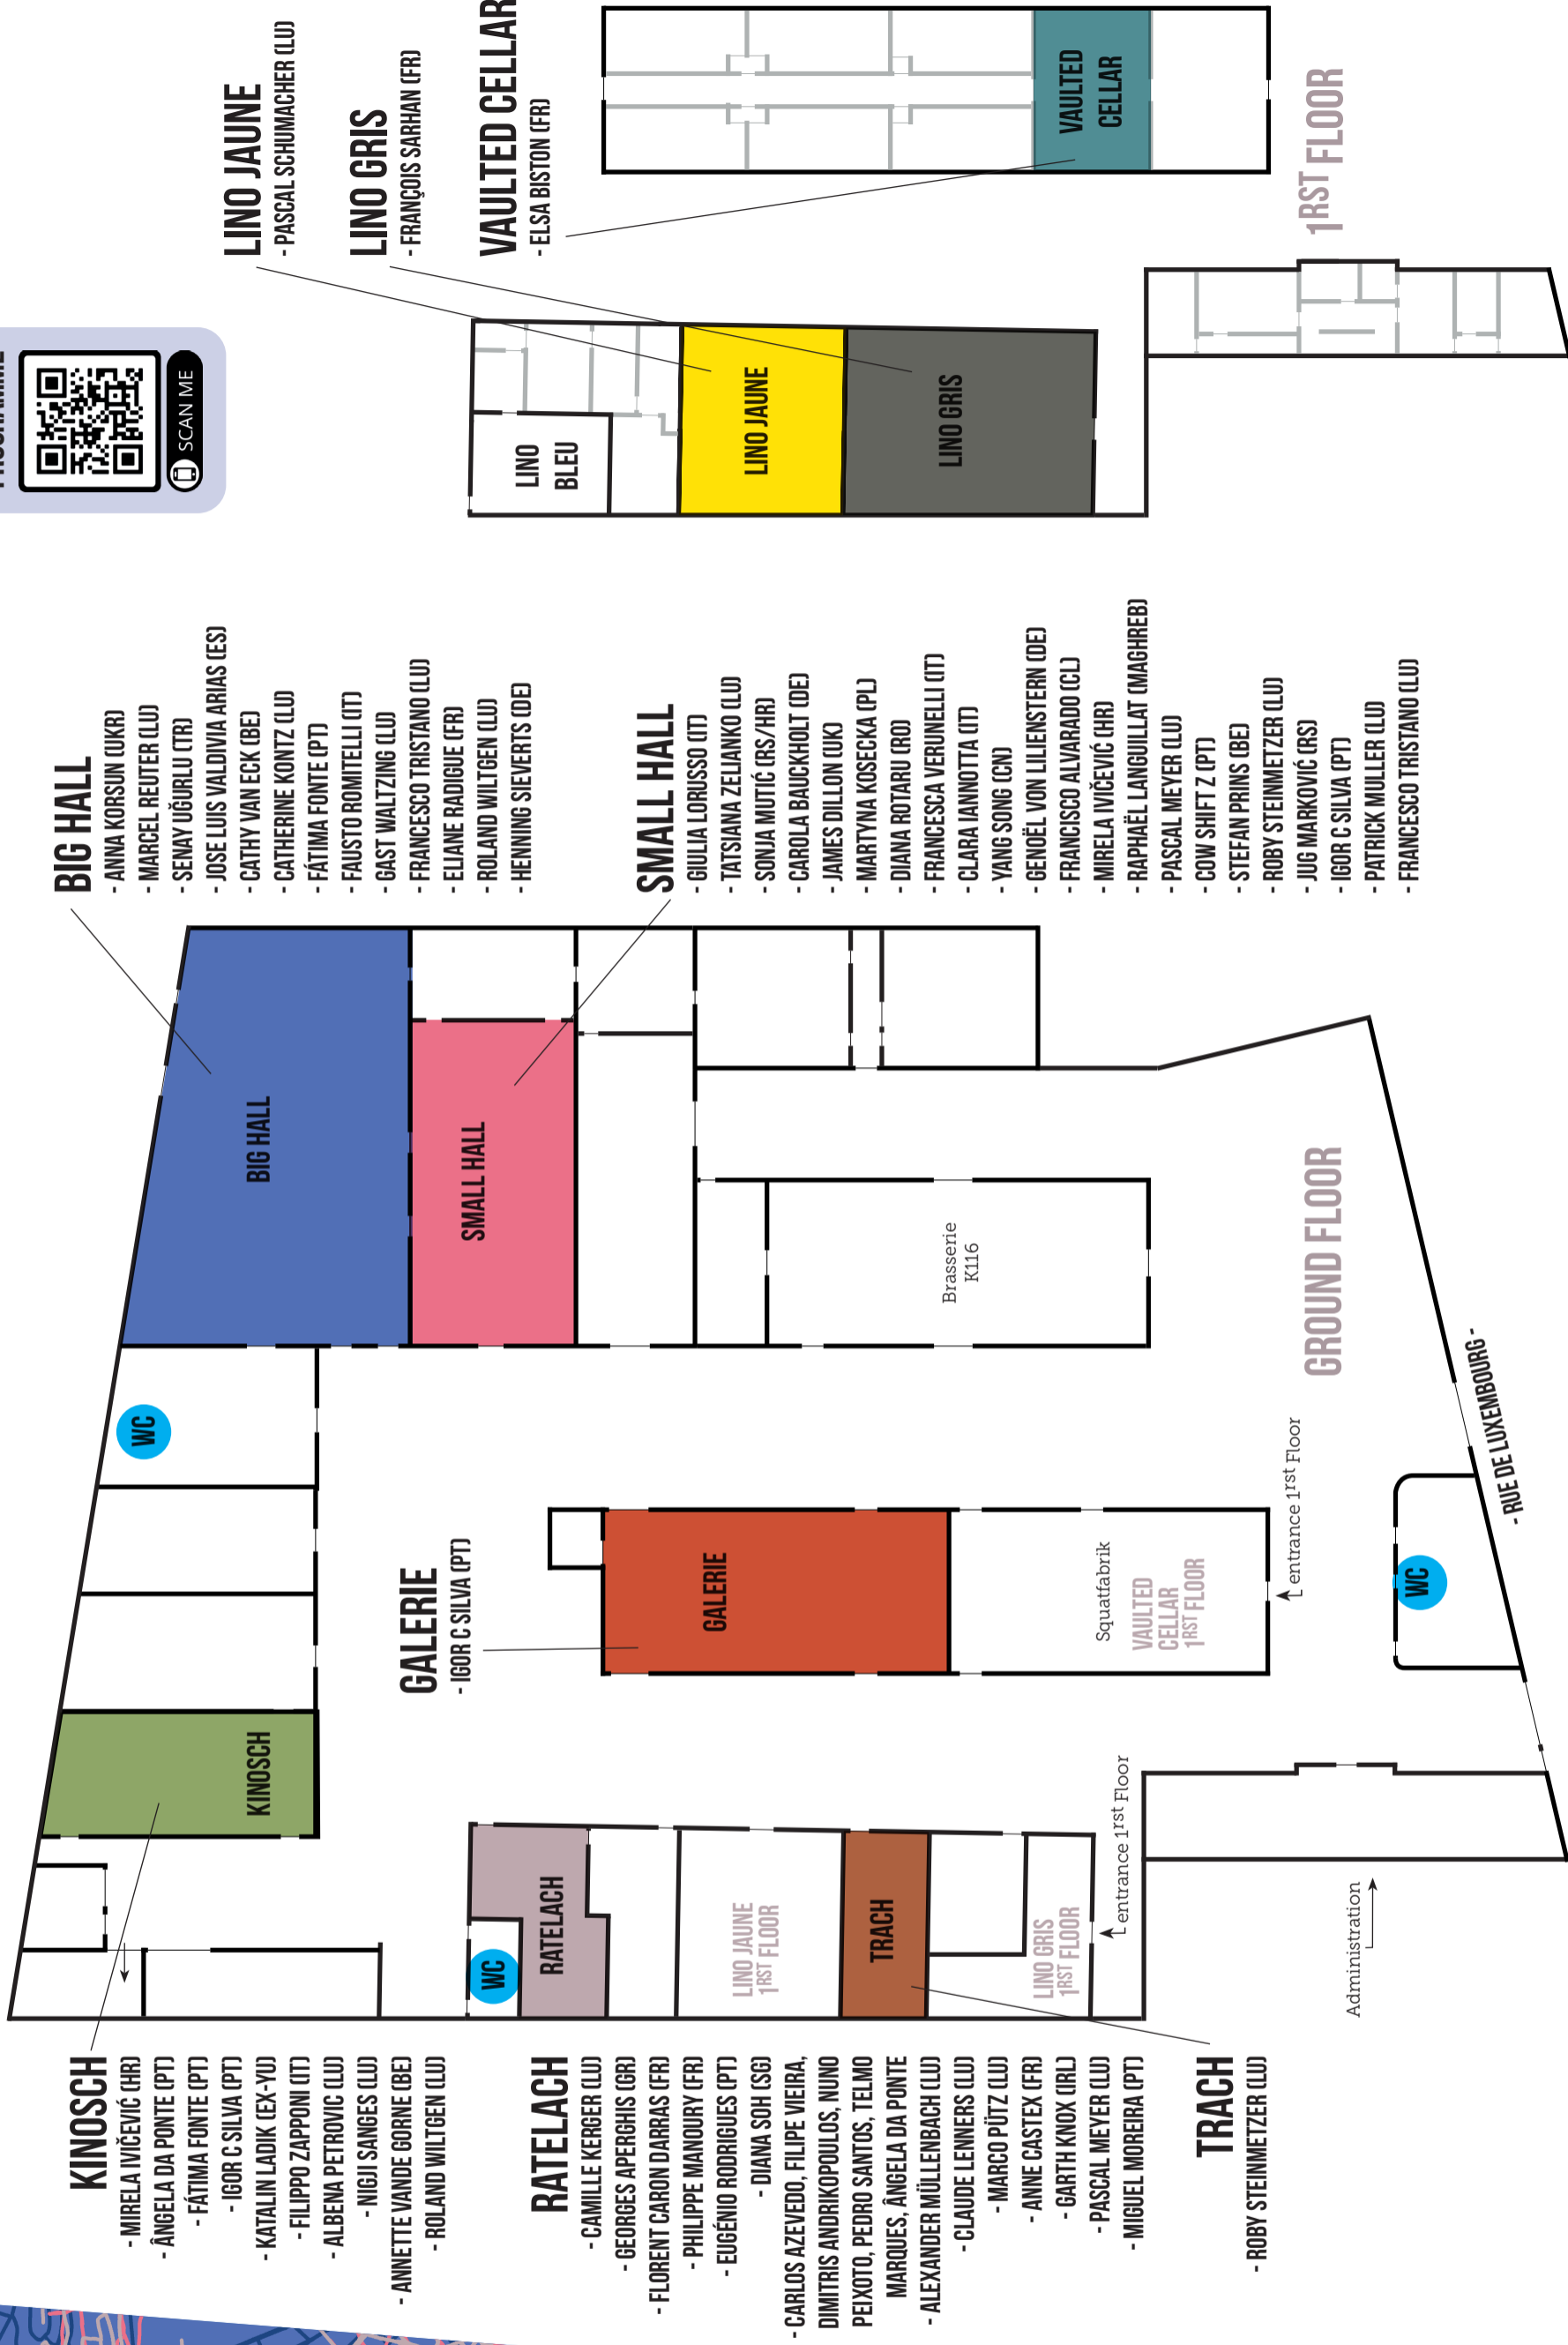

COMPLETE PROGRAMME

SCAN ME

WITH THE SUPPORT OF:

ANY QUESTIONS?
ASK A BLUE RIBBON